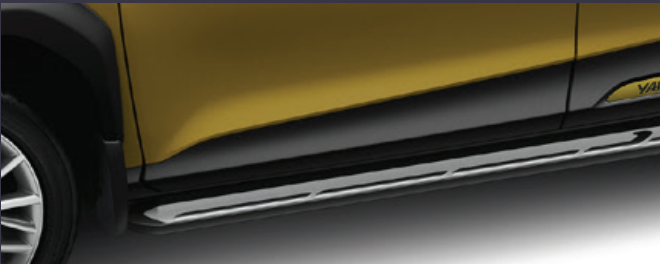

SIDE STEPS

€940.00

Aluminium side steps enhance the rugged appeal of your car.